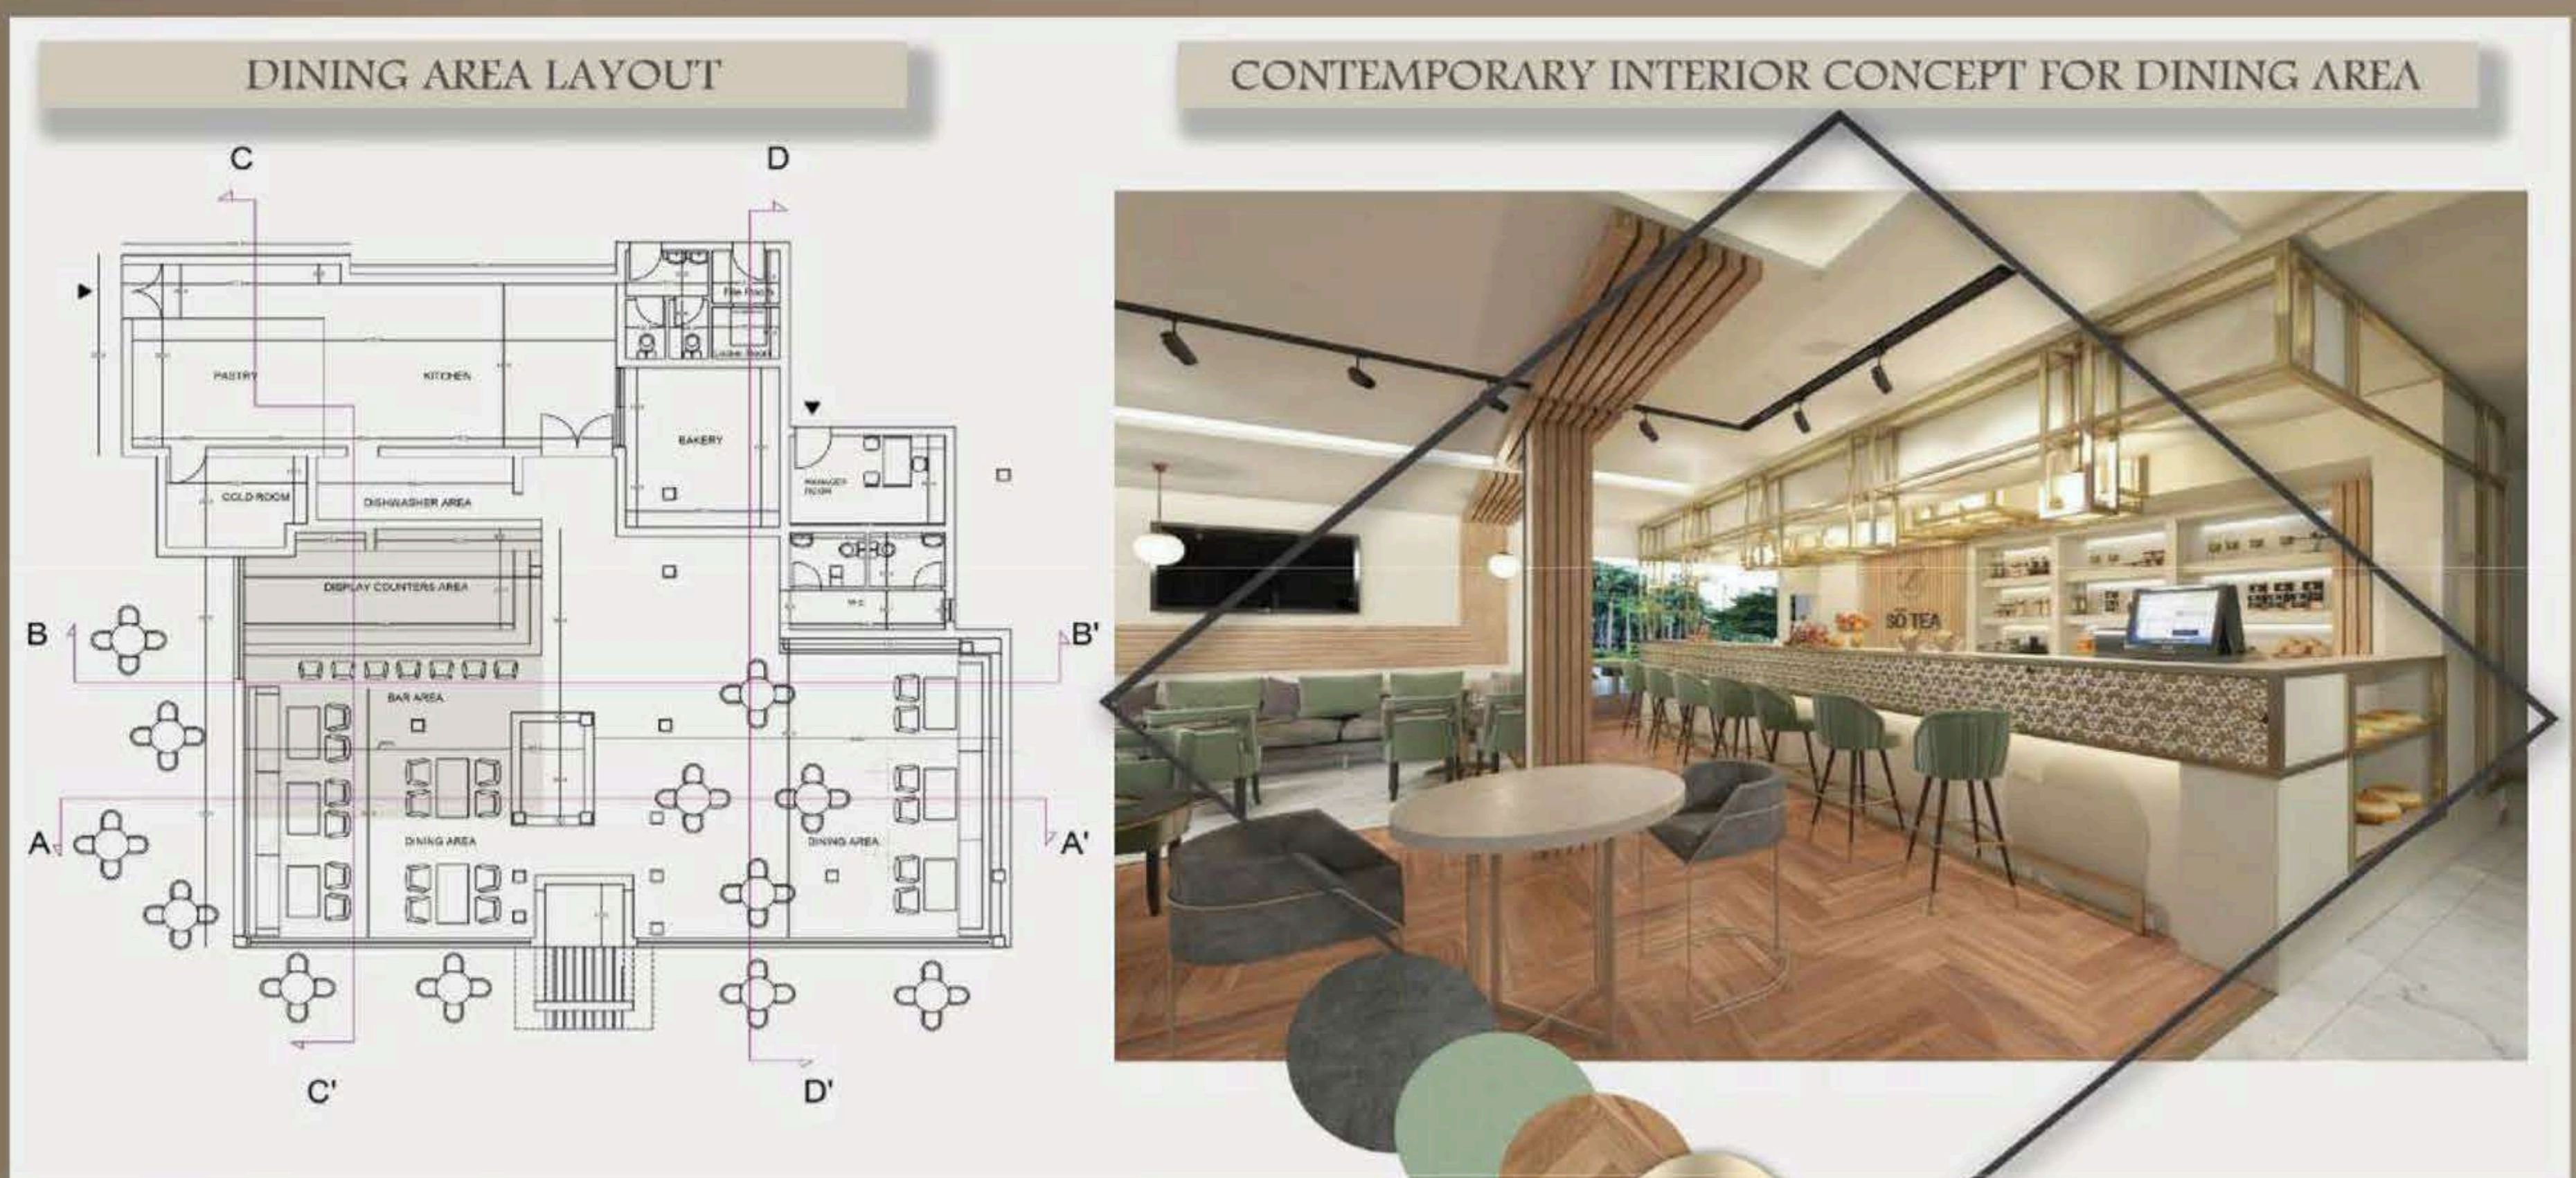

Our Services .

Along with exceptional home furnishing offerings , we have a dedicated style and design team ready to serve clients with unmatched home styling services. Whether you are planning a single room or an entire home, our design team is here to help you create a home you will love. Our team are experts in space planning, furniture selection, color palettes, and custom budgeting to provide you with designs that work for your lifestyle. Connect with our design team.

Fairytale Interiors is proud to newly offer home staging services to the GCC And Middle East community.