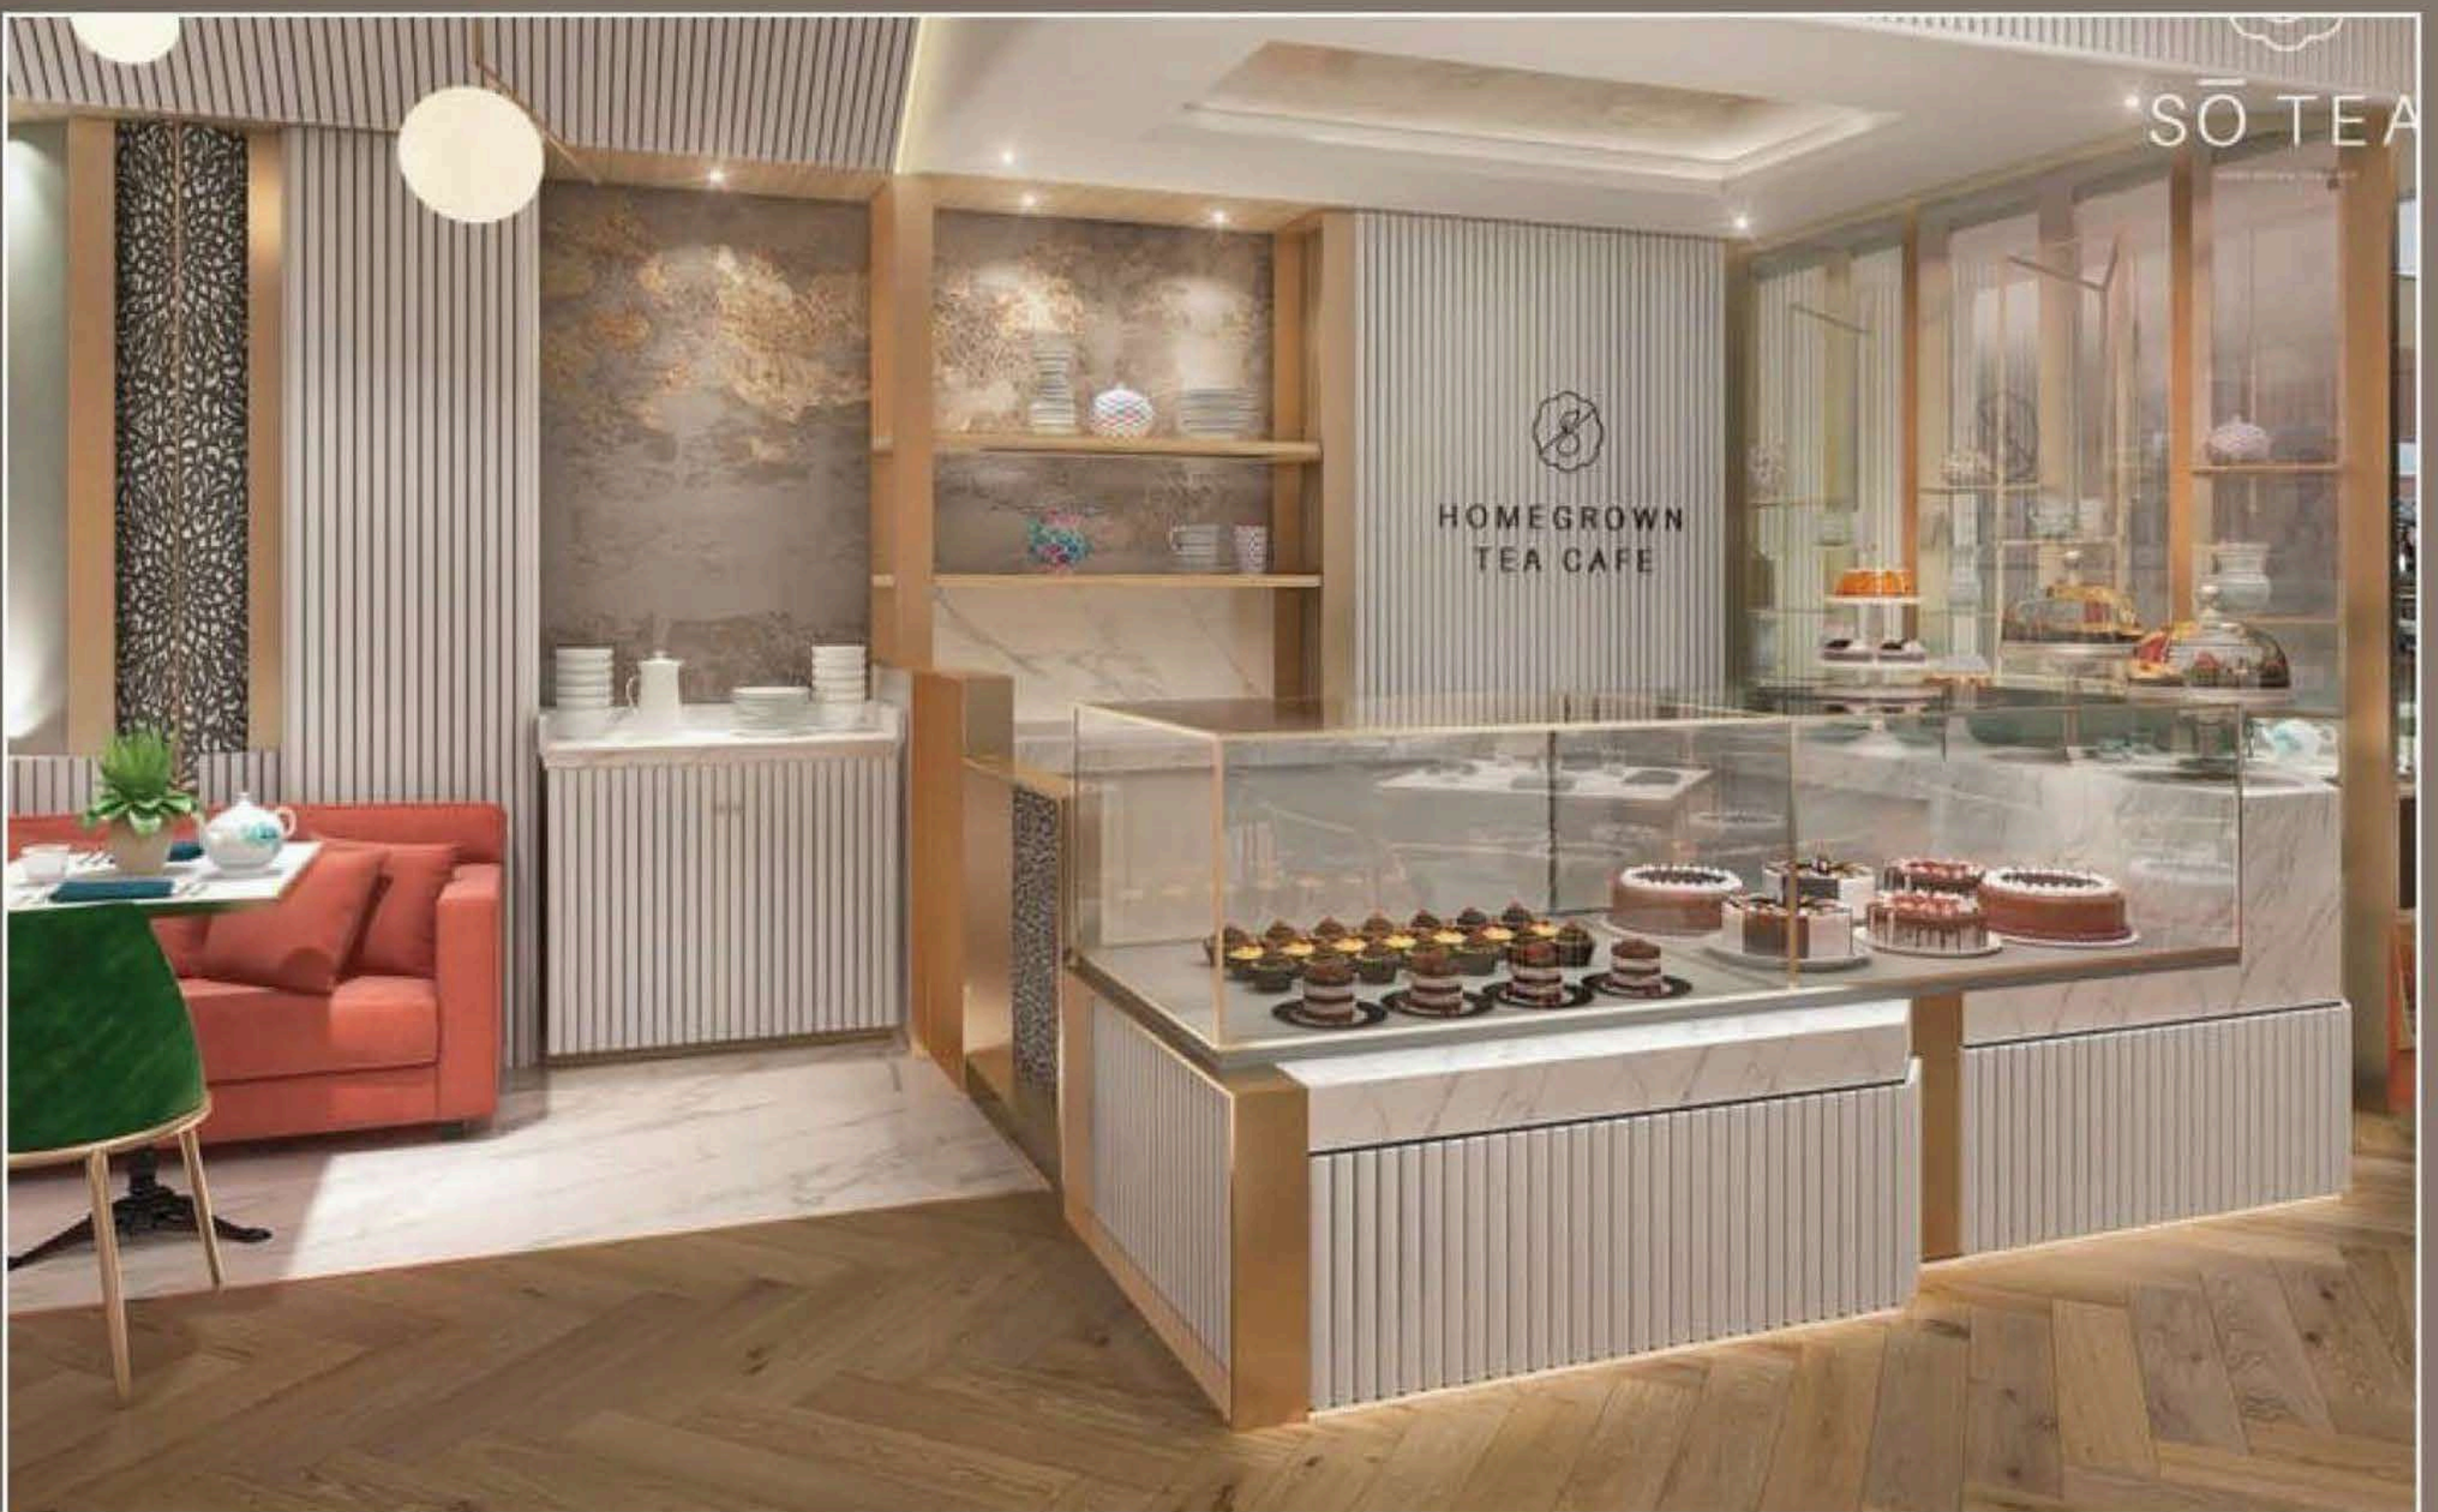

DINING AREA LAYOUT

CONTEMPORARY INTERIOR CONCEPT FOR DINING AREA

Charm & Chic Accessories

CONTACT US :

☎ (06) 537 8723 +971 55 293 0997

✉ kenan@fairytaleuae.com

📍 UAE - Dubai

P.O BOX : 11026