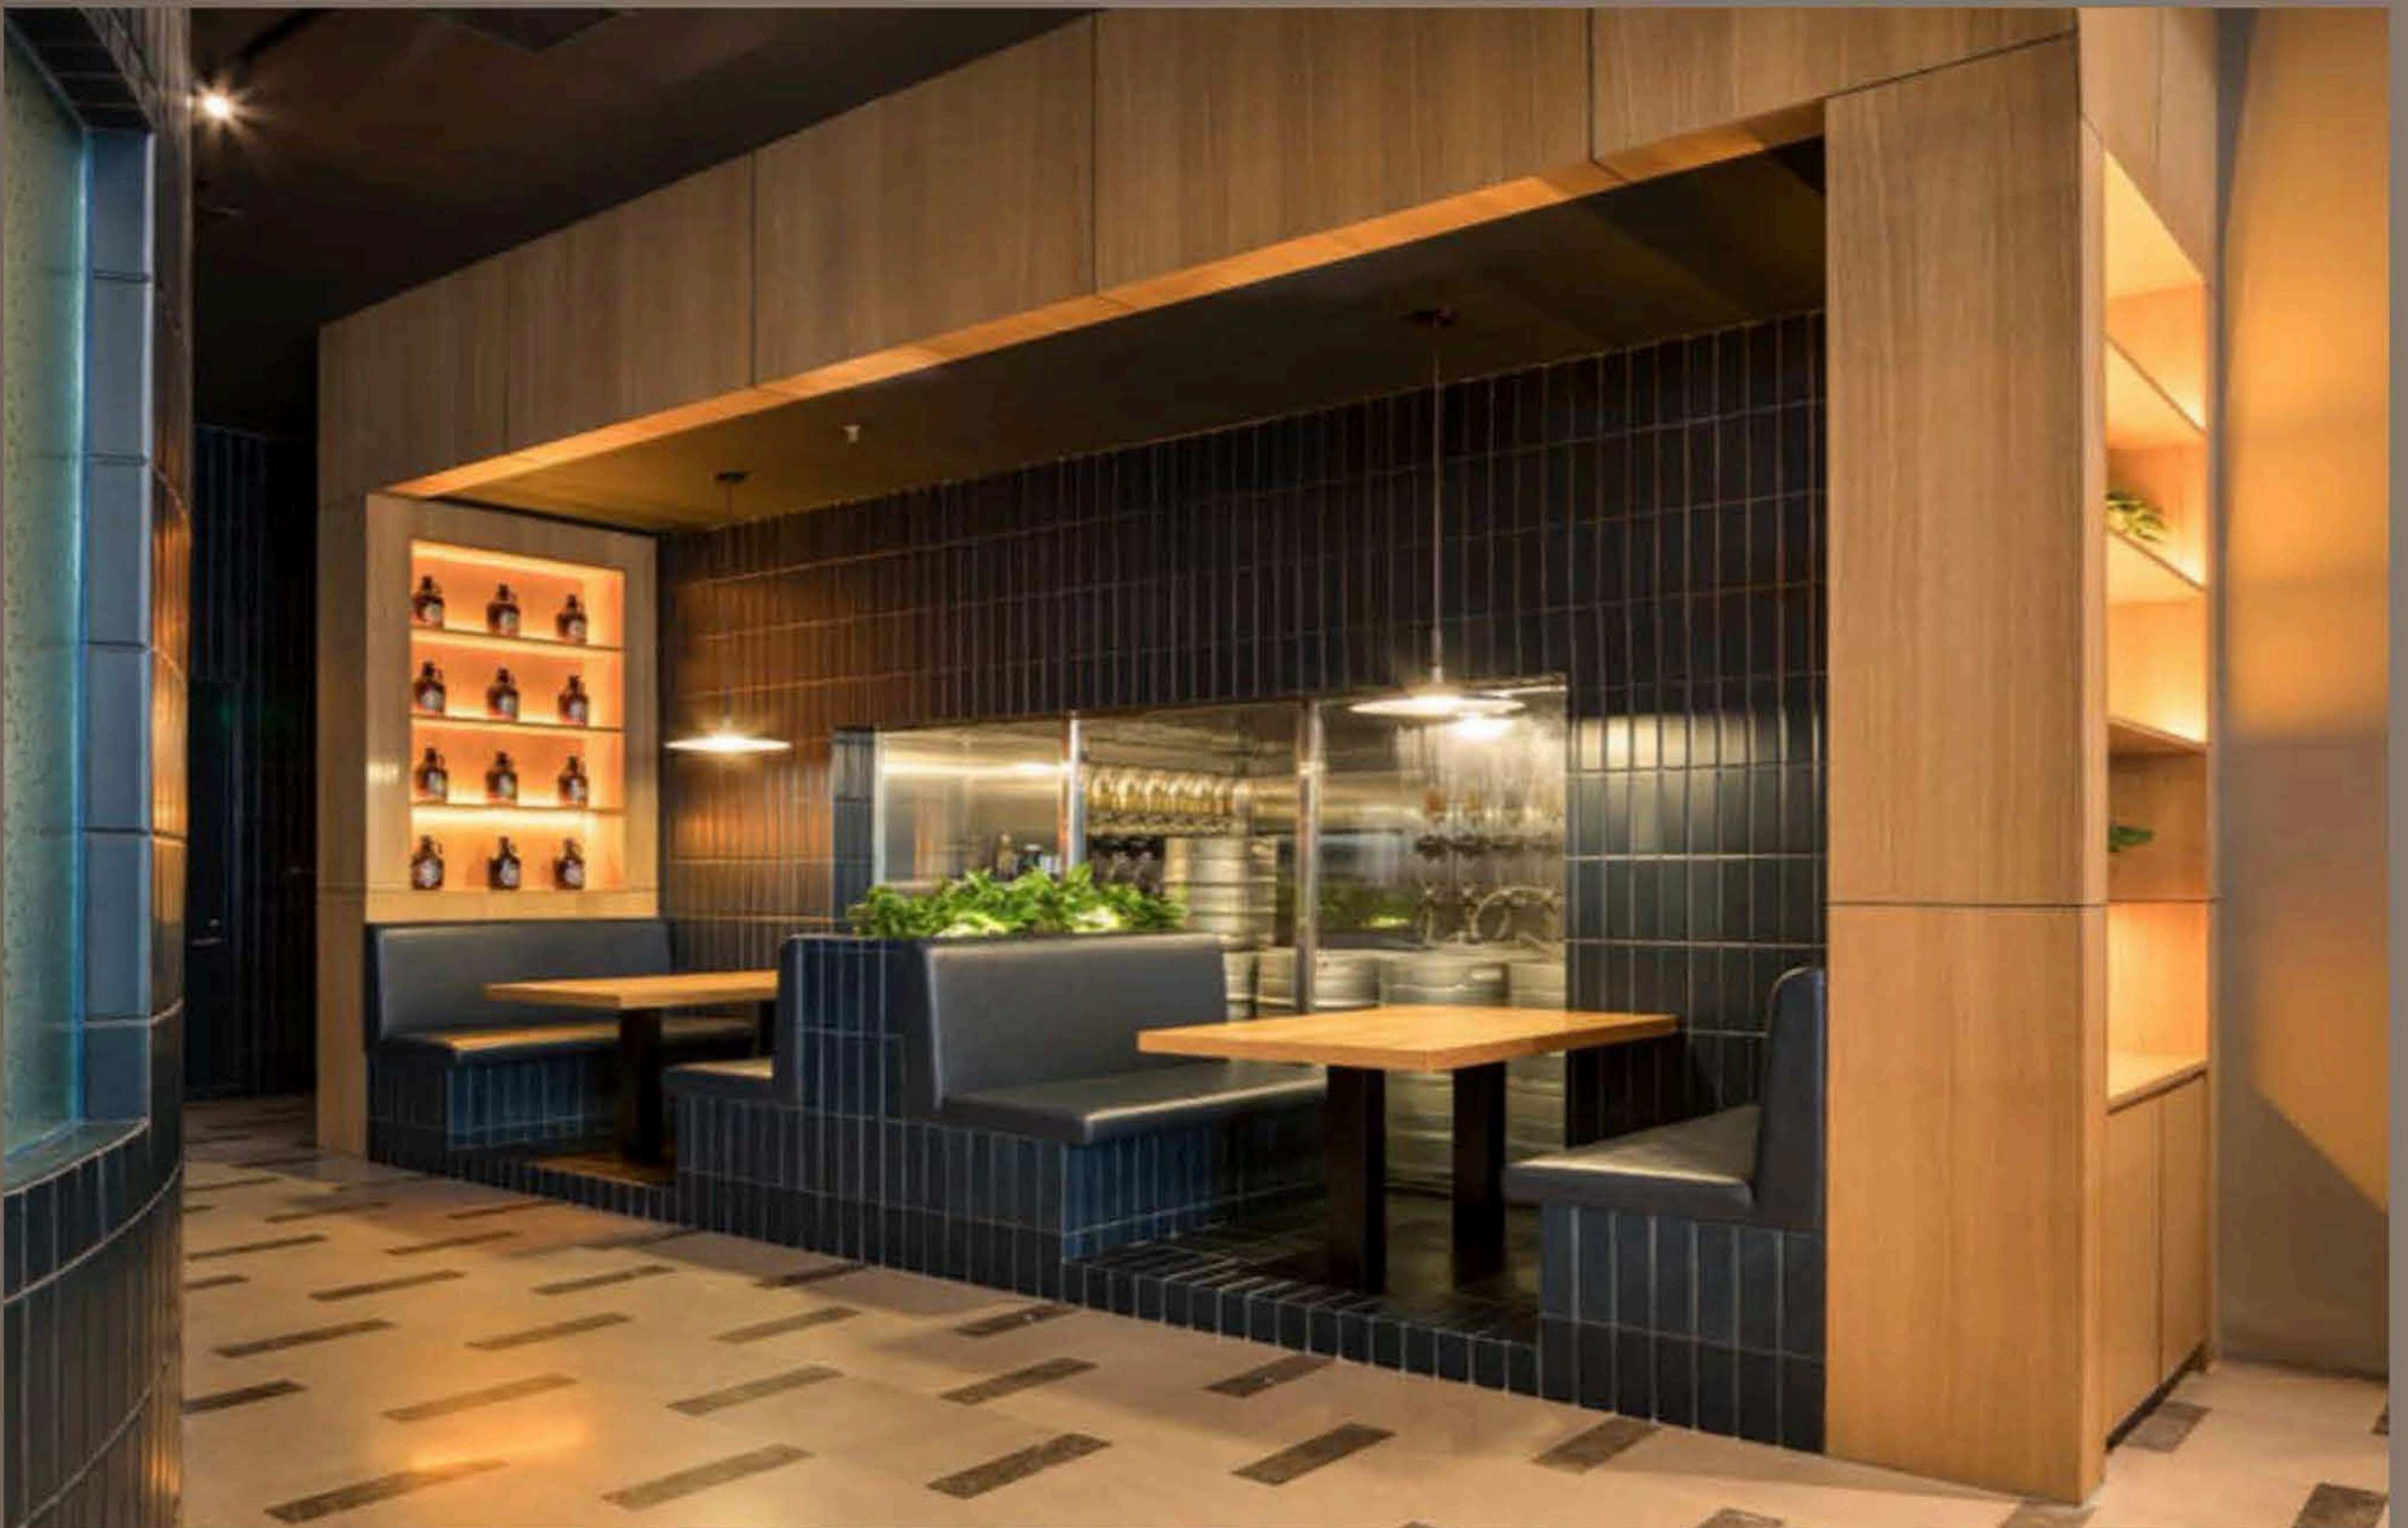

DINING AREA LAYOUT

CONTEMPORARY INTERIOR CONCEPT FOR DINING AREA

Charm & Chic Accessories

CONTACT US :

☎ (06) 537 8723 +971 55 293 0997

✉ kenan@fairytaleuae.com

📍 UAE - Dubai

P.O BOX : 11026